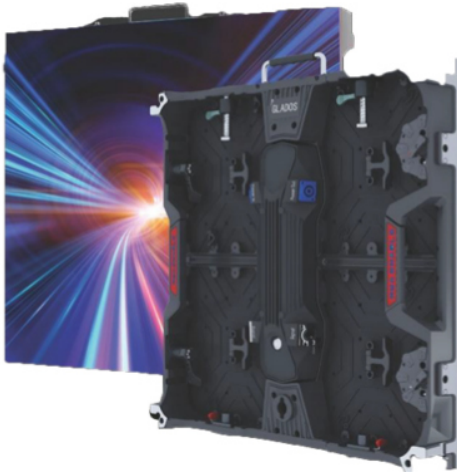

DISPLAY Apps

Powered By

HUA ENABLE

Indoor LED screen DA DC Glados 576x576

Cabinet dimesion	mm	576 x 576
Cabinet material	Aluminium	Die-cast
Cabinet weight	kg	8
Color depth	bit	16
Viewing Angle		
- Horizontal	°	160 ½ brightness
- Vertical	°	160 ½ brightness
Refresh rate	Hz	3840
Module dimension	mm	288 x 288
Module quantity	pcs	4
Maintenance access		Front/Back
Max. Power/sqm	W	800
Cabinet Resolution	pixels	brightness
- Pixel pitch 2,88mm	200 x 200	1200 Nit
- Pixel pitch 3,6mm	160 x 160	1200 Nit
- Pixel pitch 4,5mm	128 x 128	1200 Nit